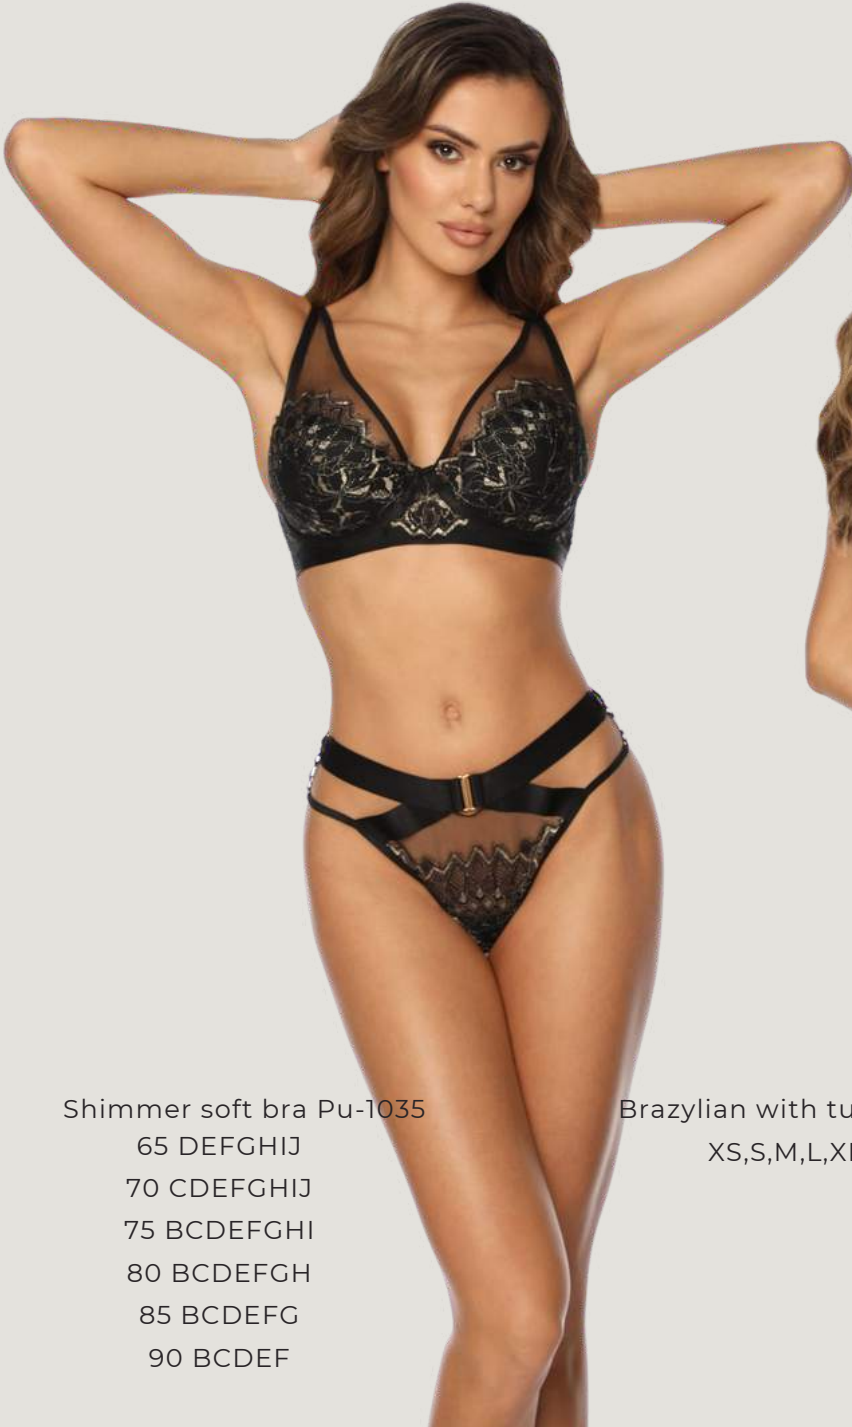

SHIMMER

Shimmer soft bra Pu-1035

65 DEFGHIJ

70 CDEFGHIJ

75 BCDEFGHI

80 BCDEFGH

85 BCDEFG

90 BCDEF